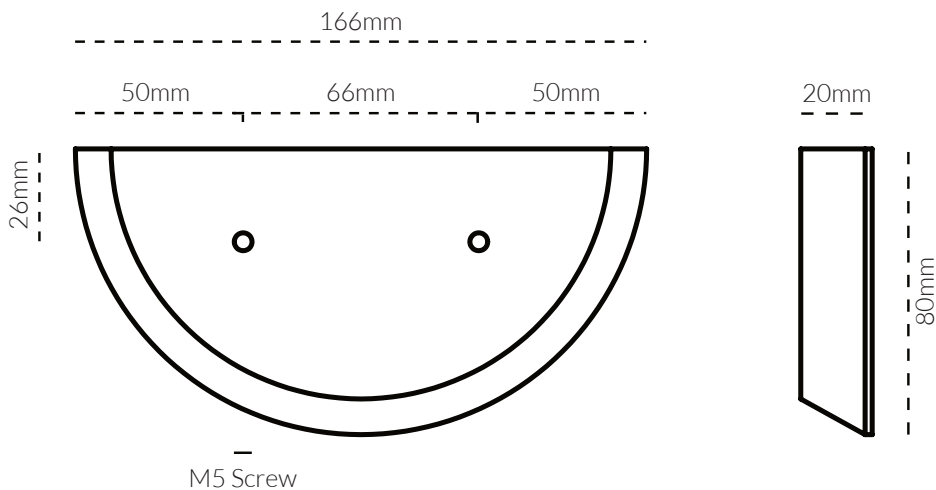

## HARDWARE | ARC MARBLE 16CM

TECH SPEC

### SPECIFICATIONS

FINISH	SKU	FIXINGS ALSO INCLUDED
 Black Marble	<b>ARC-BLK-160</b>	4x M5 * 25mm hex screw 4x M5 * 40mm hex screw 
 Carrara Marble	<b>ARC-CARR-160</b>	