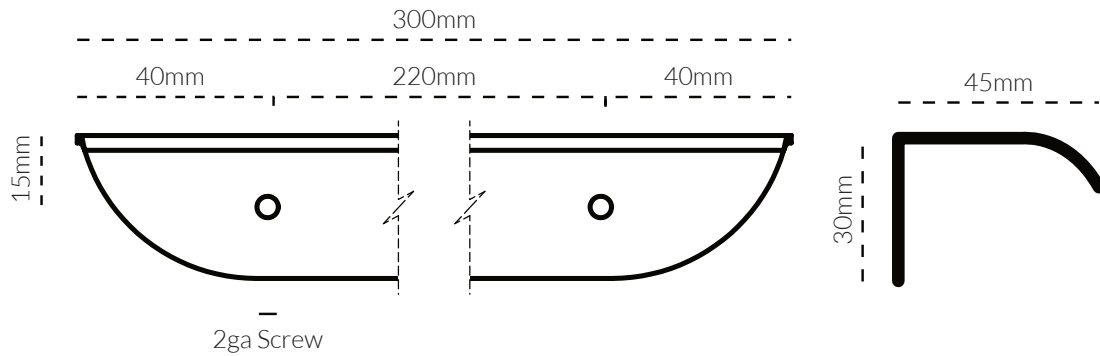

## HARDWARE | CARLISLE PULL 30CM

TECH SPEC

### SPECIFICATIONS

2ga Screw

FINISH	SKU	FIXINGS ALSO INCLUDED
 Natural Brass	4045-300-US4	1x 2ga * 15mm self-tap screw 
 Matte Black	4045-300-US19	
 Matte White	4045-300-W	
 Brushed Nickel	4045-300-BN	