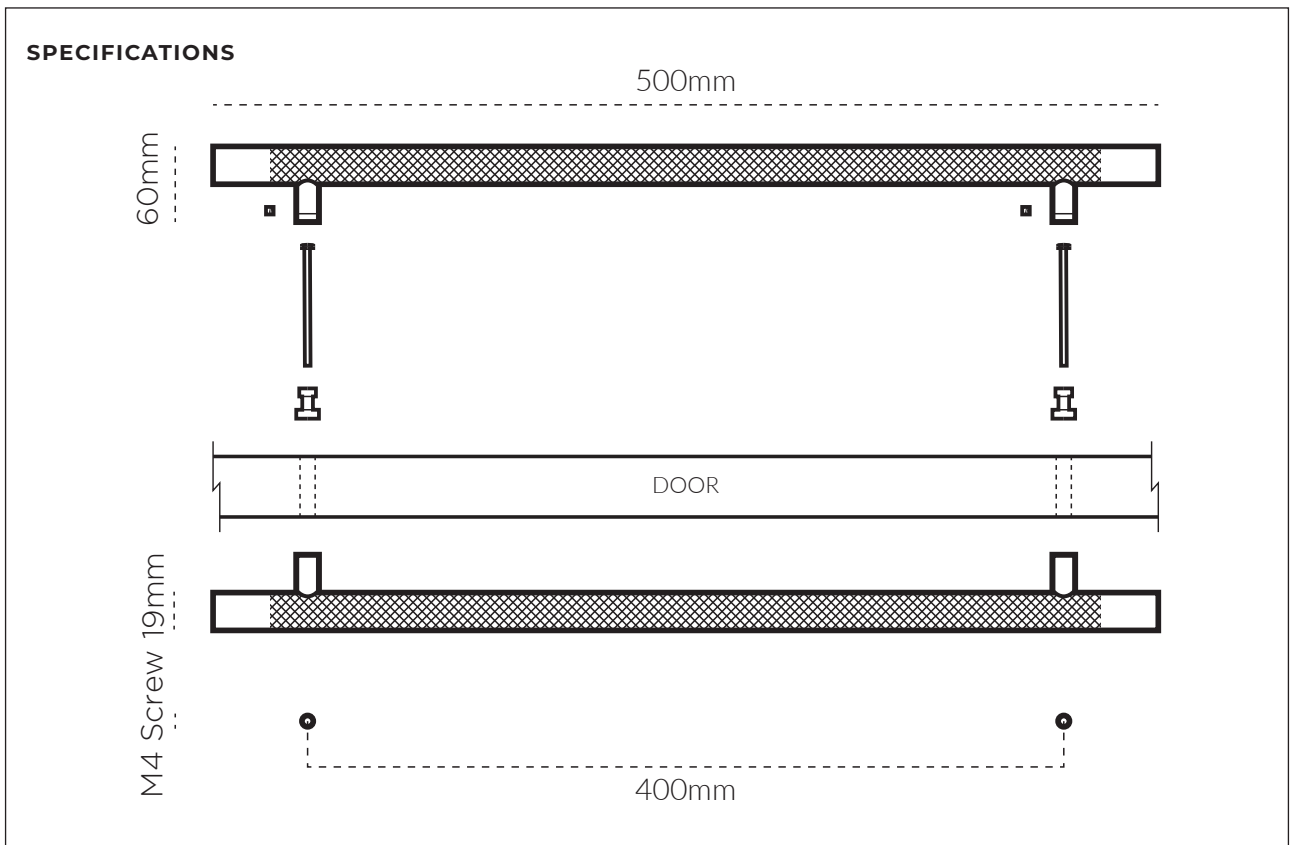

HARDWARE | KINTORE BACK-TO-BACK HANDLE

TECH SPEC

FINISH	SKU	FIXINGS ALSO INCLUDED
 Natural Brass	KIN-NB-004BB	2x M4 * 55mm screw 2x Screw Knuckle 
 Matte Black	KIN-OB-004BB	
 Brushed Nickel	KIN-BN-004BB	