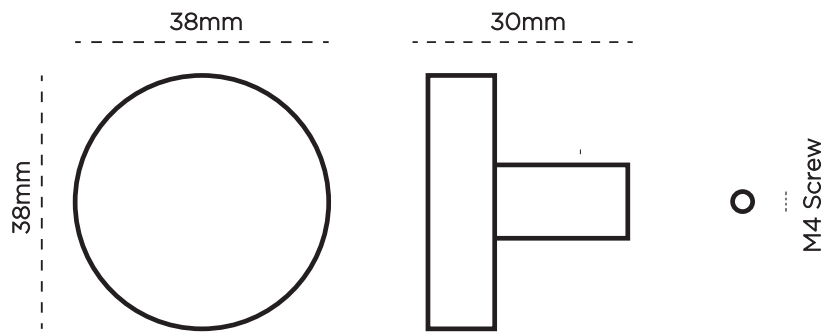

## SPECIFICATIONS

FINISH	SKU	FIXINGS ALSO INCLUDED
 Natural Brass	4043-38-US4	 1x M4 * 25mm screw 1x M4 * 40mm screw 2x M4 spring washer
 Matte Black	4043-38-US19	
 Matte White	4043-38-W	
 Brushed Nickel	4043-38-BN	