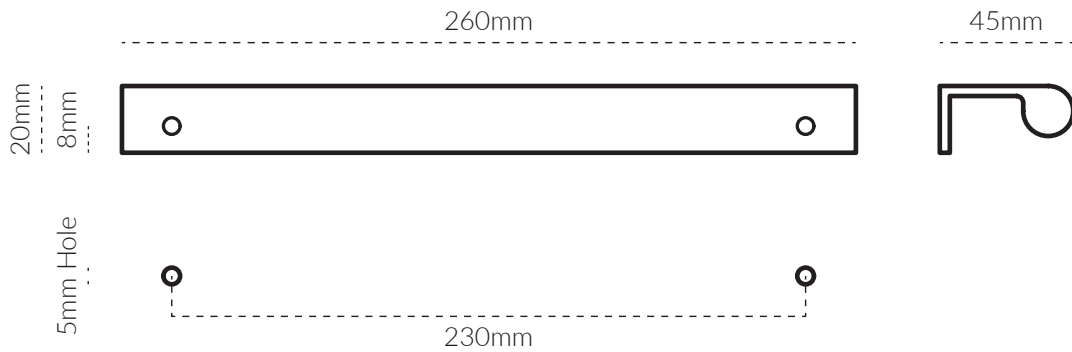

HARDWARE | LINCOLN PULL 26CM

TECH SPEC

SPECIFICATIONS

FINISH

	Natural Brass
	Matte Black
	Matte White

SKU

4034-260-US4
4034-260-US19
4034-260-W

FIXINGS ALSO INCLUDED

2x M4 * 25mm screw
2x M4 * 40mm screw
2x M4 spring washer

CARE INSTRUCTIONS

Wipe with damp cloth and avoid using any chemicals.