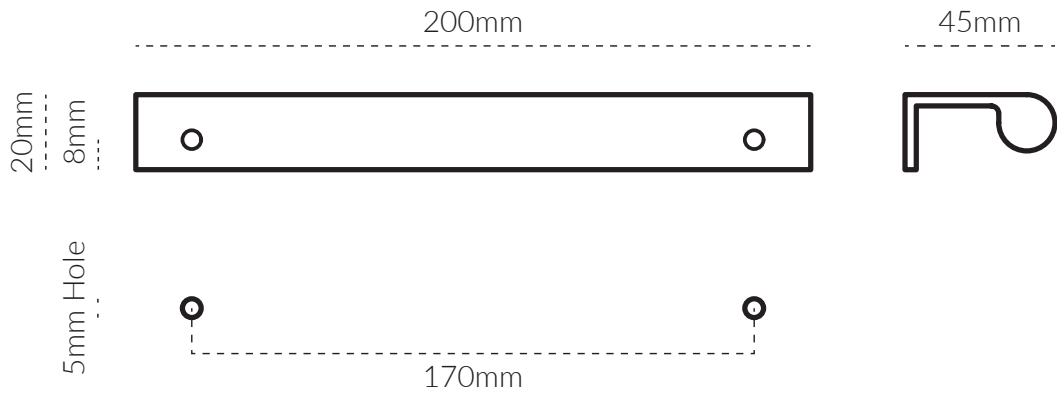

HARDWARE | LINCOLN PULL 20CM

TECH SPEC

SPECIFICATIONS

FINISH	SKU	FIXINGS ALSO INCLUDED
 Natural Brass	4034-200-US4	2x M4 * 25mm screw 2x M4 * 40mm screw 2x M4 spring washer
 Matte Black	4034-200-US19	
 Matte White	4034-200-W	