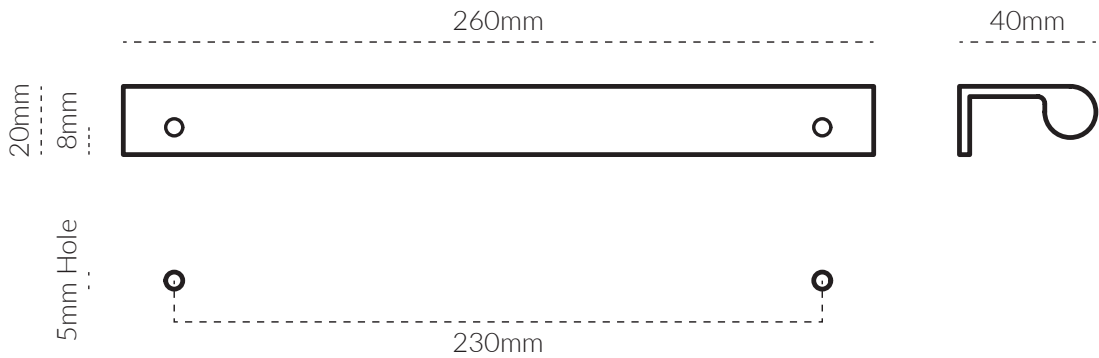

HARDWARE | LINCOLN PULL 26CM

TECH SPEC

SPECIFICATIONS

FINISH	SKU	FIXINGS ALSO INCLUDED
 Natural Brass	L2-NB-4034-260	2x M4 * 25mm screw 2x M4 * 40mm screw 2x M4 spring washer 

CARE INSTRUCTIONS

Wipe with damp cloth and avoid using any chemicals.