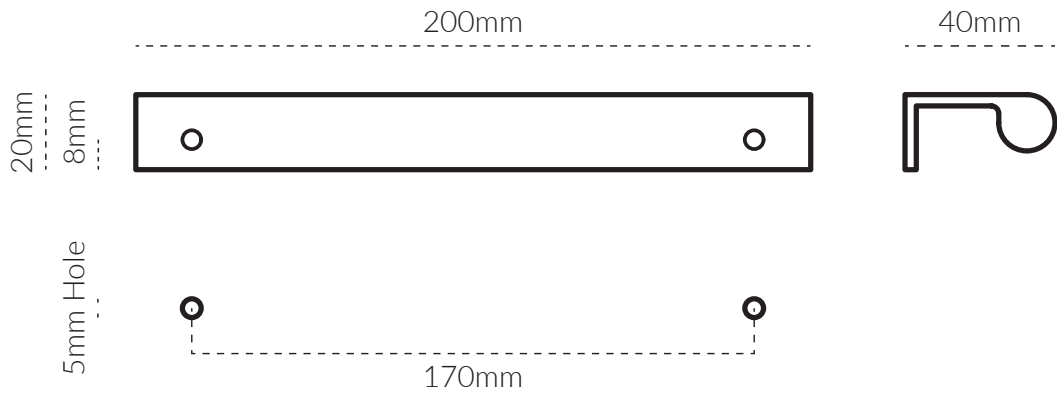

HARDWARE | LINCOLN PULL 20CM

TECH SPEC

SPECIFICATIONS

FINISH	SKU	FIXINGS ALSO INCLUDED
 Natural Brass	L2-NB-4034-200	2x M4 * 25mm screw 2x M4 * 40mm screw 2x M4 spring washer 

CARE INSTRUCTIONS

Wipe with damp cloth and avoid using any chemicals.