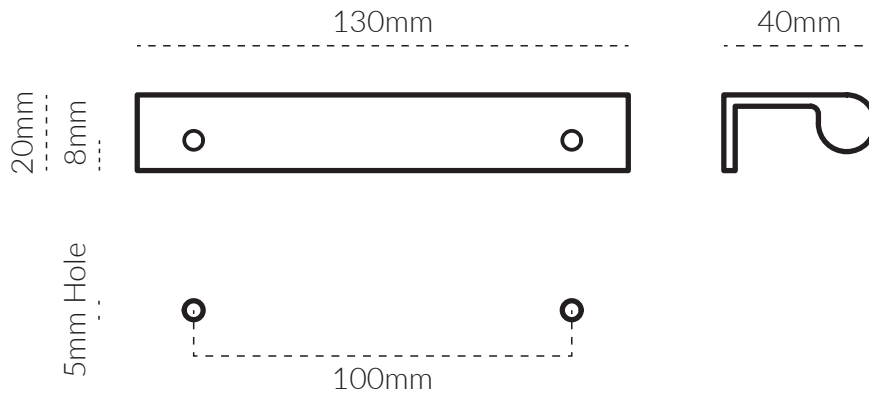

## HARDWARE | LINCOLN PULL 13CM

TECH SPEC

### SPECIFICATIONS

### FIXINGS ALSO INCLUDED

2x M4 \* 25mm screw  
2x M4 \* 40mm screw  
2x M4 spring washer