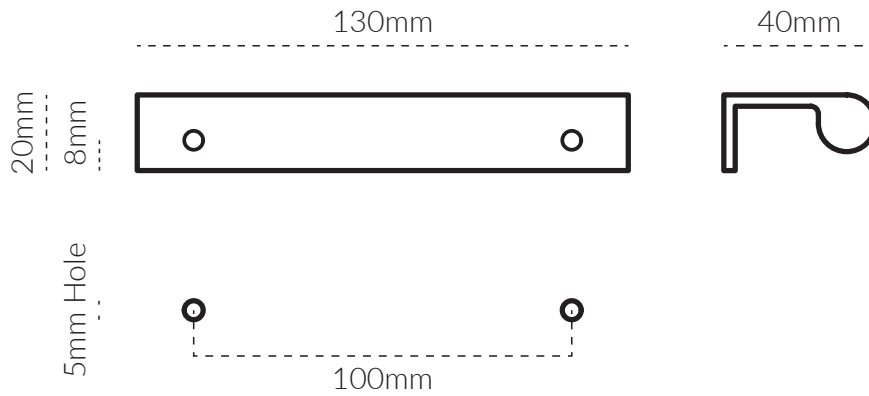

HARDWARE | LINCOLN PULL 13CM

TECH SPEC

SPECIFICATIONS

FINISH

Natural Brass

SKU

L2-NB-4034-130

FIXINGS ALSO INCLUDED

2x M4 * 25mm screw
2x M4 * 40mm screw
2x M4 spring washer

CARE INSTRUCTIONS

Wipe with damp cloth and avoid using any chemicals.