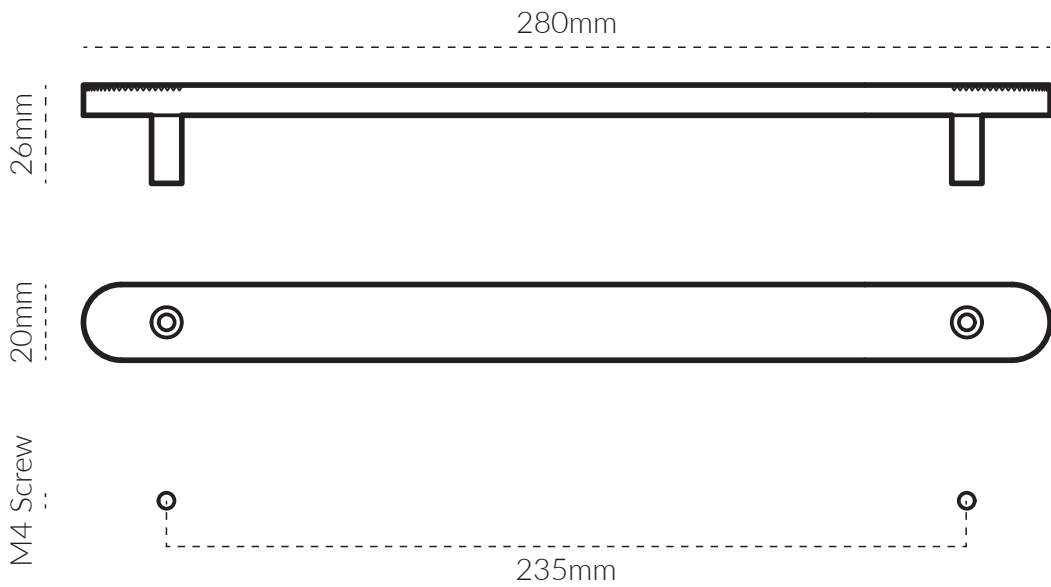

HARDWARE | HENTLEY PULL 28CM

TECH SPEC

SPECIFICATIONS

FINISH	SKU	FIXINGS ALSO INCLUDED
 Natural Brass	HENT-NB-28	2x M4 * 25mm screw 2x M4 * 40mm screw 2x M4 spring washer 

CARE INSTRUCTIONS

Wipe with damp cloth and avoid using any chemicals.