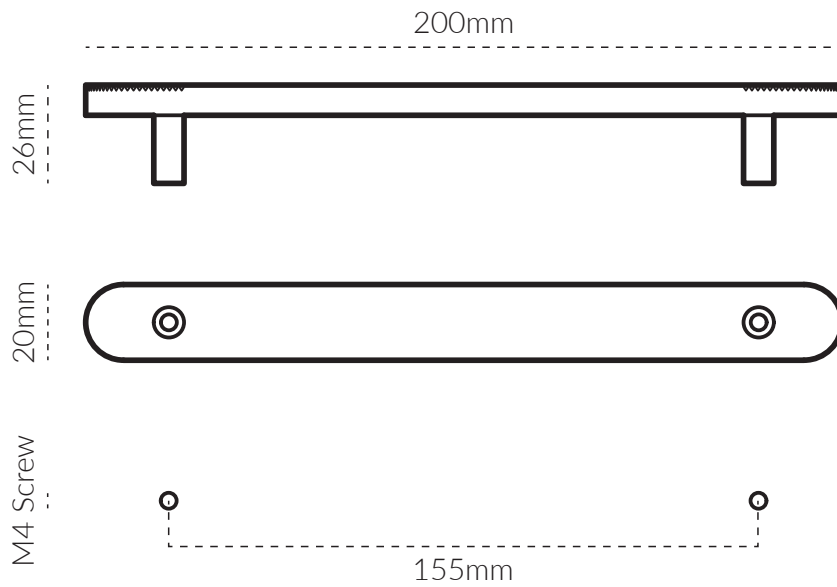

HARDWARE | HENTLEY PULL 20CM

TECH SPEC

SPECIFICATIONS

FINISH	SKU	FIXINGS ALSO INCLUDED
 Natural Brass	HENT-NB-20	2x M4 * 25mm screw 2x M4 * 40mm screw 2x M4 spring washer 

CARE INSTRUCTIONS

Wipe with damp cloth and avoid using any chemicals.