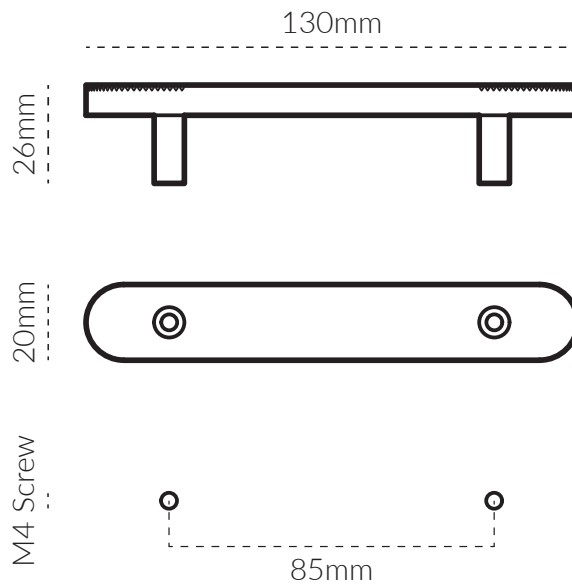

# HARDWARE | HENTLEY PULL 13CM

TECH SPEC

## SPECIFICATIONS

FINISH	SKU	FIXINGS ALSO INCLUDED
 Natural Brass	HENT-NB-13	2x M4 * 25mm screw 2x M4 * 40mm screw 2x M4 spring washer 