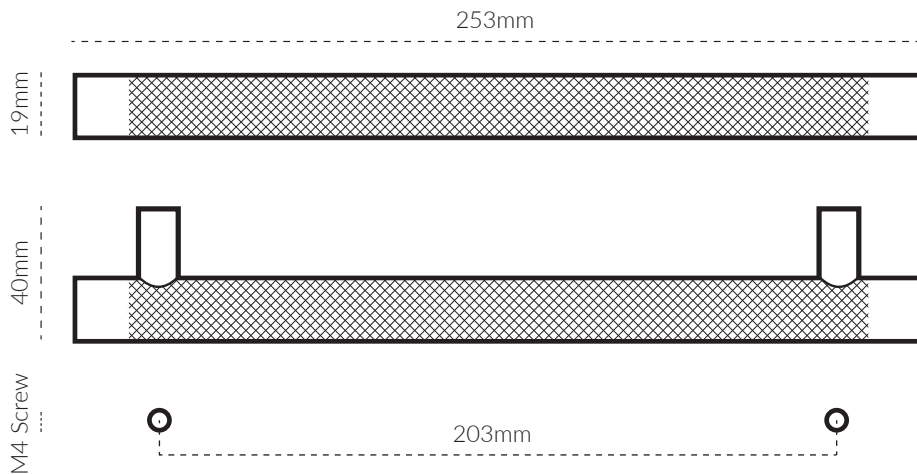

# HARDWARE | KINTORE PULL 25CM

TECH SPEC

## SPECIFICATIONS

FINISH	SKU	FIXINGS ALSO INCLUDED
 Natural Brass	<b>KIN-NB-003</b>	2x M4 * 25mm screw 2x M4 * 40mm screw 2x M4 spring washer 
 Matte Black	<b>KIN-OB-003</b>	