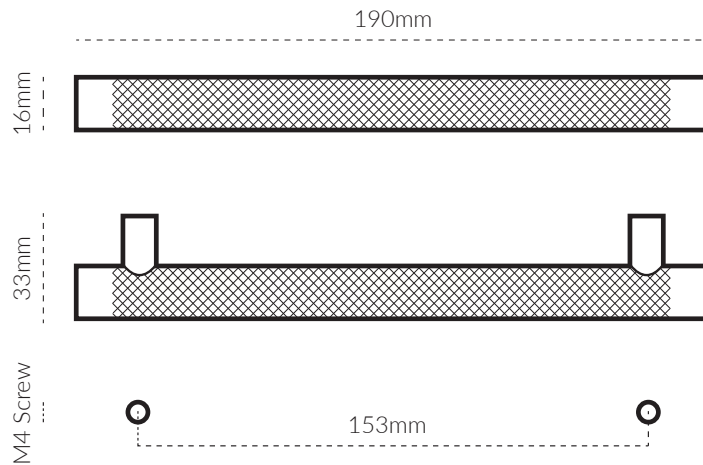

## HARDWARE | KINTORE PULL 19CM

TECH SPEC

### SPECIFICATIONS

FINISH	SKU	FIXINGS ALSO INCLUDED
 Natural Brass	<b>KIN-NB-002</b>	2x M4 * 25mm screw 2x M4 * 40mm screw 2x M4 spring washer 
 Matte Black	<b>KIN-OB-002</b>	