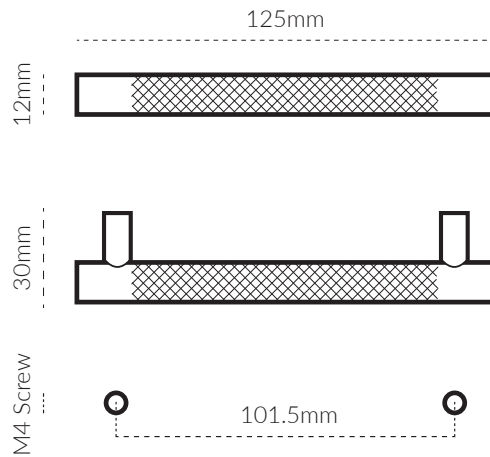

HARDWARE | KINTORE PULL 13CM

TECH SPEC

SPECIFICATIONS

FINISH	SKU	FIXINGS ALSO INCLUDED
 Natural Brass	KIN-NB-001	2x M4 * 25mm screw 2x M4 * 40mm screw 2x M4 spring washer 
 Matte Black	KIN-OB-001	

CARE INSTRUCTIONS