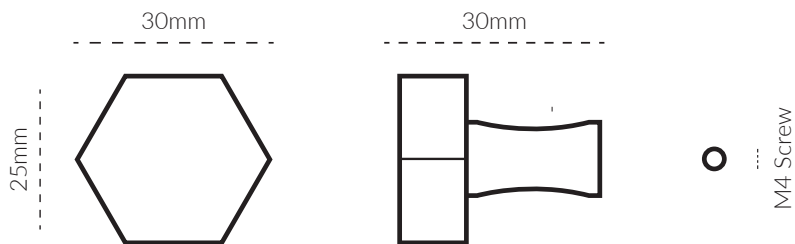

HARDWARE | HEXAGON KNOB SMALL

TECH SPEC

SPECIFICATIONS

FINISH	SKU	FIXINGS ALSO INCLUDED
 Copper	H1-C	 1x M4 * 25mm screw 1x M4 * 40mm screw 2x M4 spring washer
 Natural Brass	H1-NB	
 Matte Black	H1-OB	

CARE INSTRUCTIONS