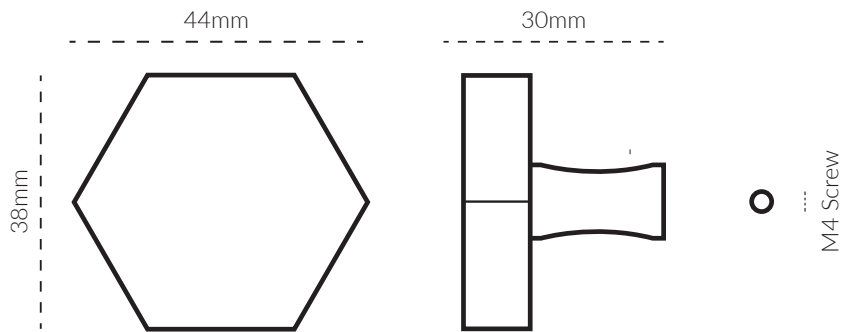

HARDWARE | HEXAGON KNOB LARGE

TECH SPEC

SPECIFICATIONS

FINISH	SKU	FIXINGS ALSO INCLUDED
 Copper	H2-C	 1x M4 * 25mm screw 1x M4 * 40mm screw 2x M4 spring washer
 Natural Brass	H2-NB	
 Matte Black	H2-OB	

CARE INSTRUCTIONS