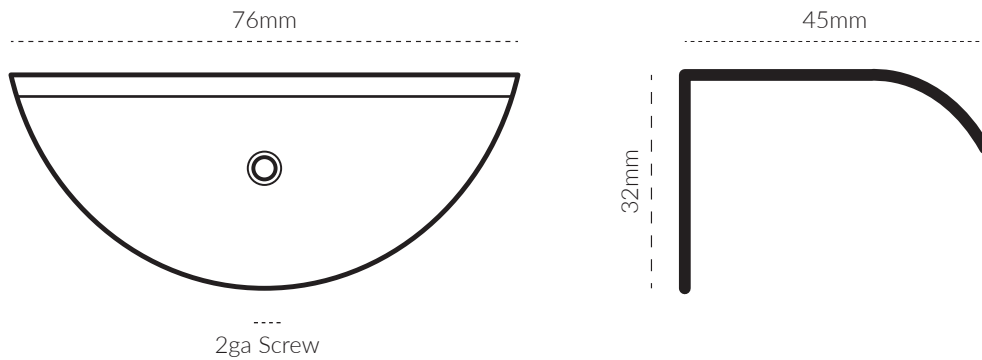

## HARDWARE | CARLISLE PULL

TECH SPEC

### SPECIFICATIONS

FINISH	SKU	FIXINGS ALSO INCLUDED
 Natural Brass	CP-NB	1x 2ga * 15mm self-tap screw 
 Matte Black	CP-OB	