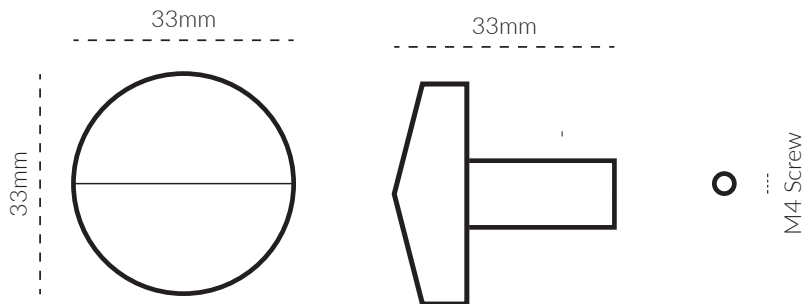

HARDWARE | BIRCH KNOB

TECH SPEC

SPECIFICATIONS

FINISH	SKU	FIXINGS ALSO INCLUDED
 Natural Brass	BK-NB	1x M4 * 25mm screw 1x M4 * 40mm screw 1x M4 spring washer 
 Matte Black	BK-OB	

CARE INSTRUCTIONS

Wipe with damp cloth and avoid using any chemicals.