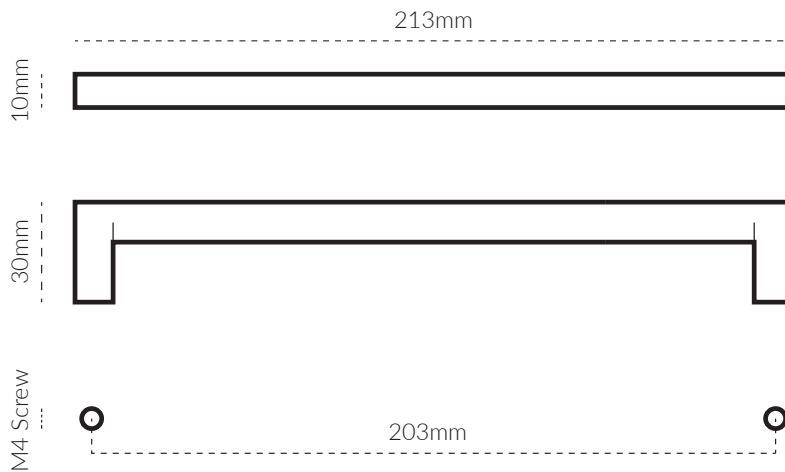

HARDWARE | AVER PULL 20CM

TECH SPEC

SPECIFICATIONS

FINISH	SKU	FIXINGS ALSO INCLUDED
 Copper	ED2-C	 2x M4 * 25mm screw 2x M4 * 40mm screw 2x M4 spring washer
 Natural Brass	ED2-NB	
 Matte Black	ED2-OB	

CARE INSTRUCTIONS