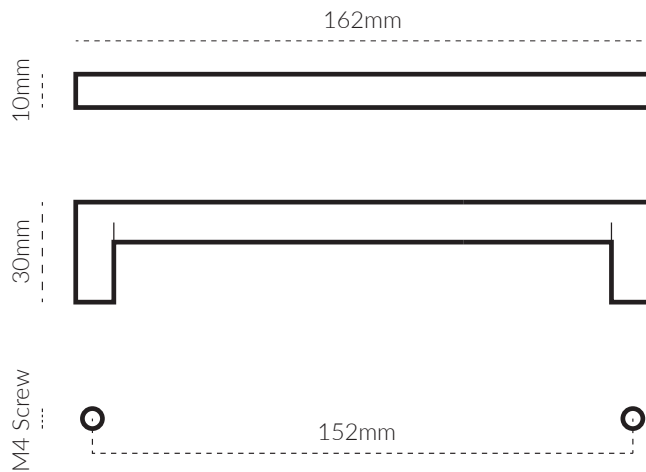

## HARDWARE | AVER PULL 15CM

TECH SPEC

### SPECIFICATIONS

| FINISH  | SKU           | FIXINGS ALSO INCLUDED  |
|---|---------------|--|
|  Copper        | <b>ED1-C</b>  | <br>2x M4 * 25mm screw<br>2x M4 * 40mm screw<br>2x M4 spring washer |
|  Natural Brass | <b>ED1-NB</b> |  |
|  Matte Black   | <b>ED1-OB</b> |  |