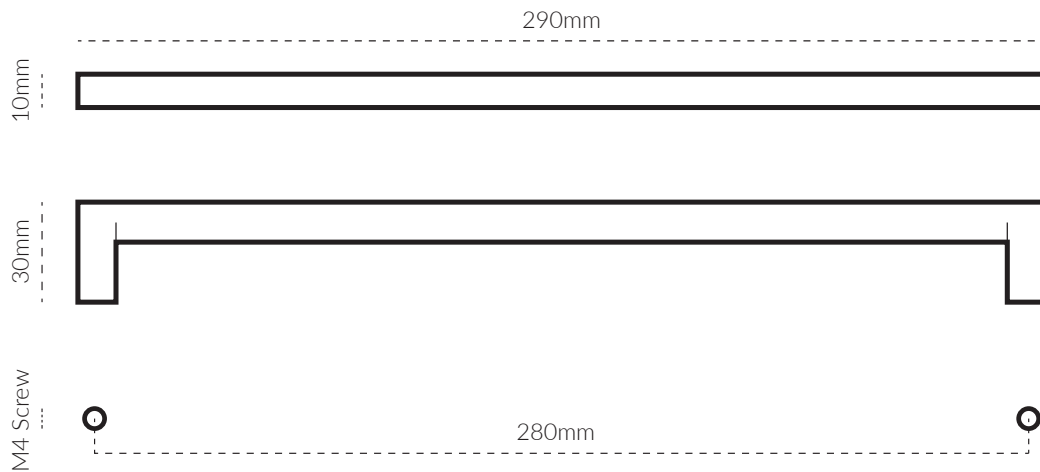

# HARDWARE | AVER PULL 28CM

TECH SPEC

## SPECIFICATIONS

FINISH	SKU	FIXINGS ALSO INCLUDED
 Copper	<b>ED3-C</b>	 <p>2x M4 * 25mm screw 2x M4 * 40mm screw 2x M4 spring washer</p>
 Natural Brass	<b>ED3-NB</b>	
 Matte Black	<b>ED3-OB</b>	