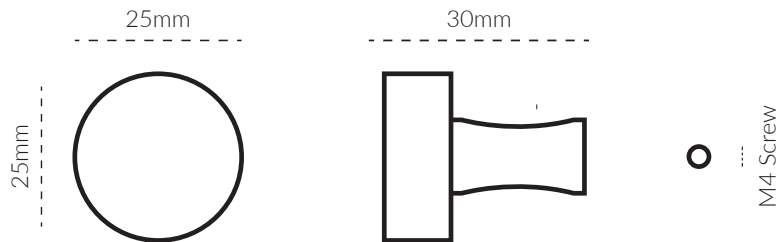

HARDWARE | ALPHA KNOB SMALL

TECH SPEC

SPECIFICATIONS

FINISH

SKU

R1-C
R1-NB
R1-OB

FIXINGS ALSO INCLUDED

1x M4 * 25mm screw
1x M4 * 40mm screw
2x M4 spring washer