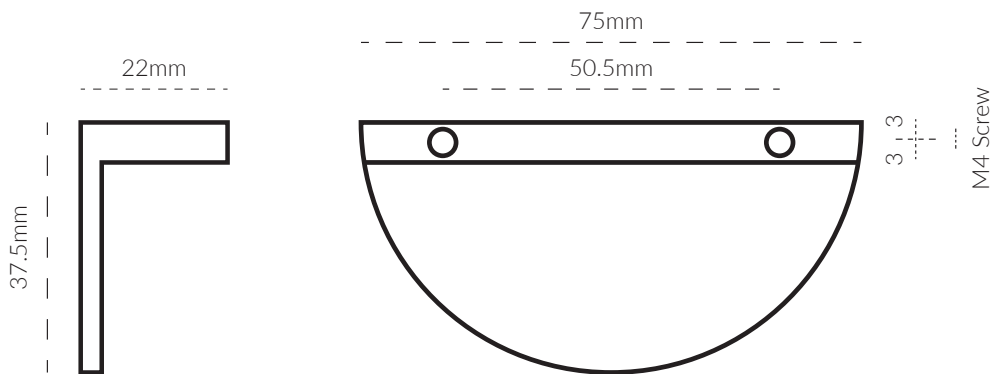

HARDWARE | LUNA PULL

TECH SPEC

SPECIFICATIONS

FINISH	SKU	FIXINGS ALSO INCLUDED
 Satin Brass	LA-SB	2x M4 * 25mm screw 2x M4 * 40mm screw 2x M4 spring washer 
 Matte Black	LA-OB	

CARE INSTRUCTIONS

Wipe with damp cloth and avoid using any chemicals.