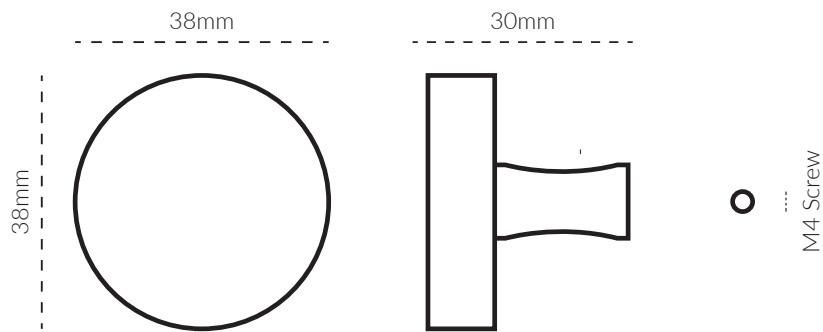

## SPECIFICATIONS

FINISH	SKU	FIXINGS ALSO INCLUDED
 Copper	<b>R2-C</b>	1x M4 * 25mm screw 1x M4 * 40mm screw 2x M4 spring washer
 Natural Brass	<b>R2-NB</b>	
 Matte Black	<b>R2-OB</b>	